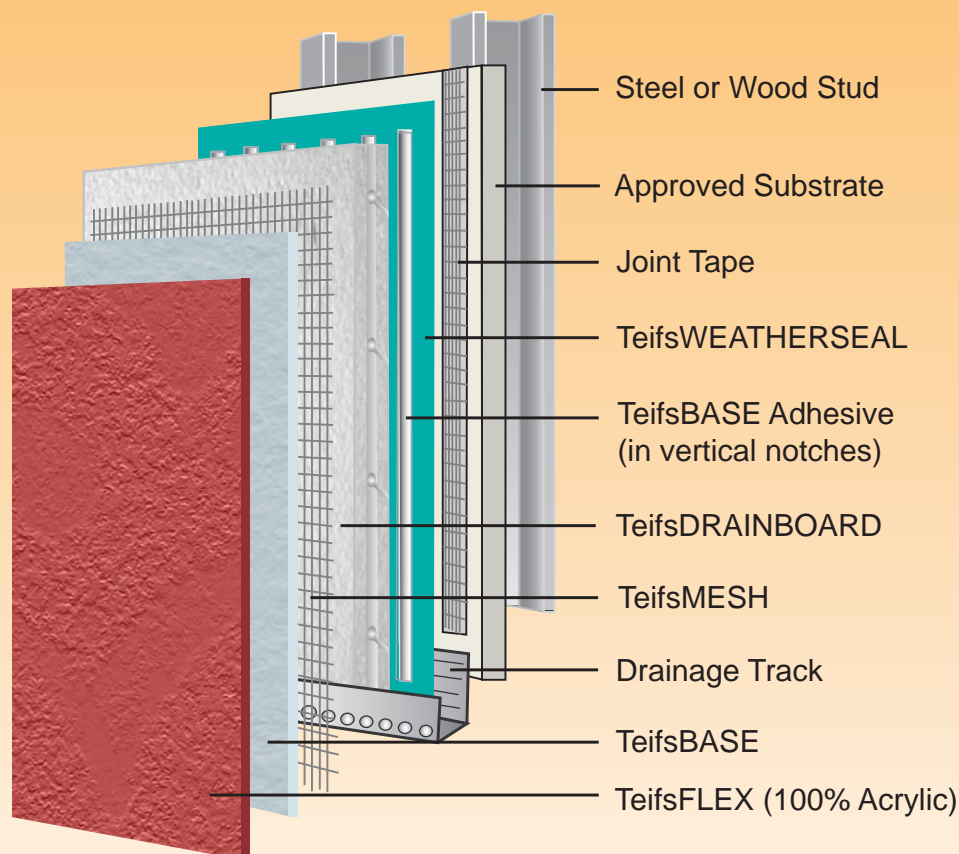

Teifs WALL SYSTEMS

Teifs WEATHERTIGHT WALL SYSTEM

This multi-barrier system is highly effective at keeping out air and moisture. The Teifs lamina (reinforcing mesh, base coat and finish coat) is the first line of defense, beating accelerated weathering requirements by over 3,000 hours. Next, the patented TeifsDRAINBOARD® allows moisture to escape through drainage channels in the EPS board. TeifsWEATHERSEAL™, a special 100% acrylic air shield and water resistant protective coating, is applied over the substrate for added protection. In conjunction with proper flashing and sealants, all the components of the TeifsWEATHERTIGHT™ Wall System work together to ensure a substrate free from the damaging effects of weather and enhance the insulation value of your wall.

Product T111 - 12/06 © ParexLahabra