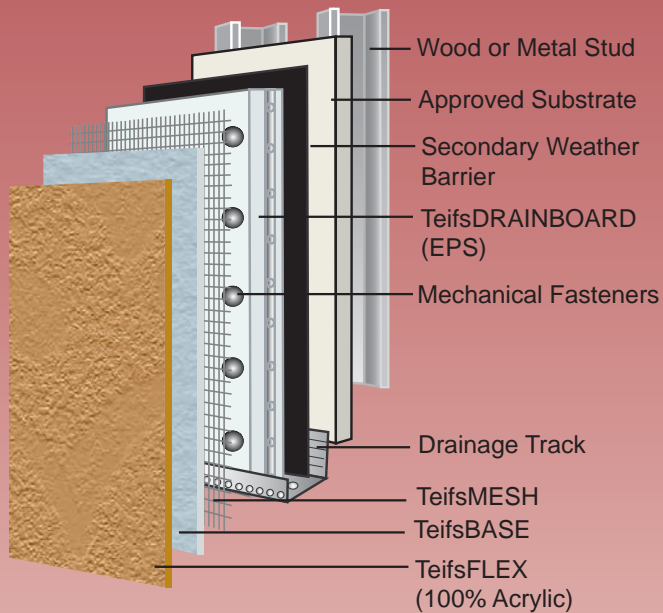

Teifs WALL SYSTEM

TeifsPERMADRY WALL SYSTEM

The two TeifsPermady Systems offer unique wall drainage capabilities. TeifsPermady DB uses the patented TeifsDrainboard featuring vertical and horizontal drainage. TeifsPermady CB features the rapid vertical drainage provided by TeifsChannelboard. With either system, your substrate stays dry as moisture escapes to the drainage track.

TeifsPERMADRY DB