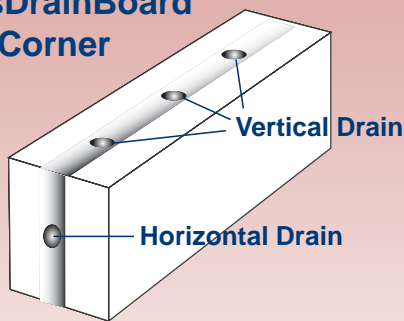

TeifsDrainBoard Top Corner