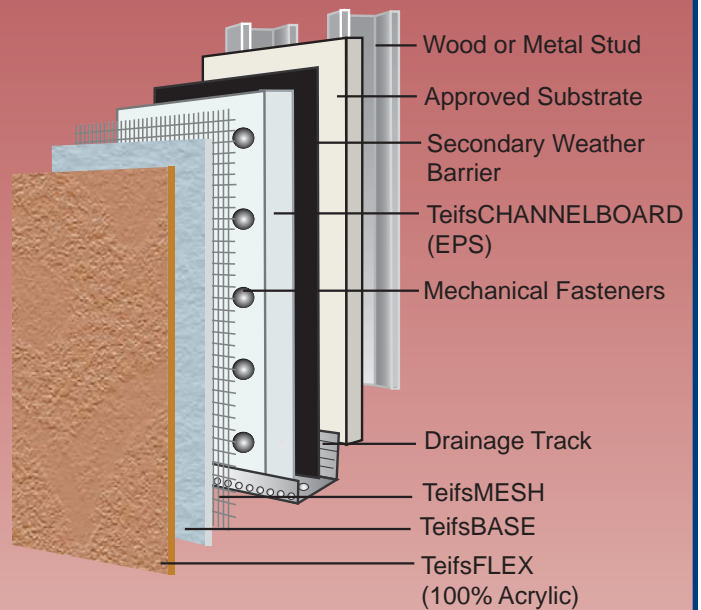

TeifsPERMADRY CB