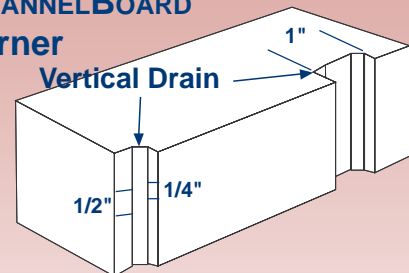

TeifsCHANNELBOARD Top Corner

220 Burseson, San Antonio, TX 78202, 800-358-4785 Fax: (210) 472-2946
www.teifs.com

ParexLahabra Inc. Corporate Office
4125 E. La Palma Ave, Suite 250, Anaheim, CA 92807
Phone: (714) 778-2266 Fax: (714) 774-2074

Product T131 - 12/06 © ParexLahabra

Member Of: